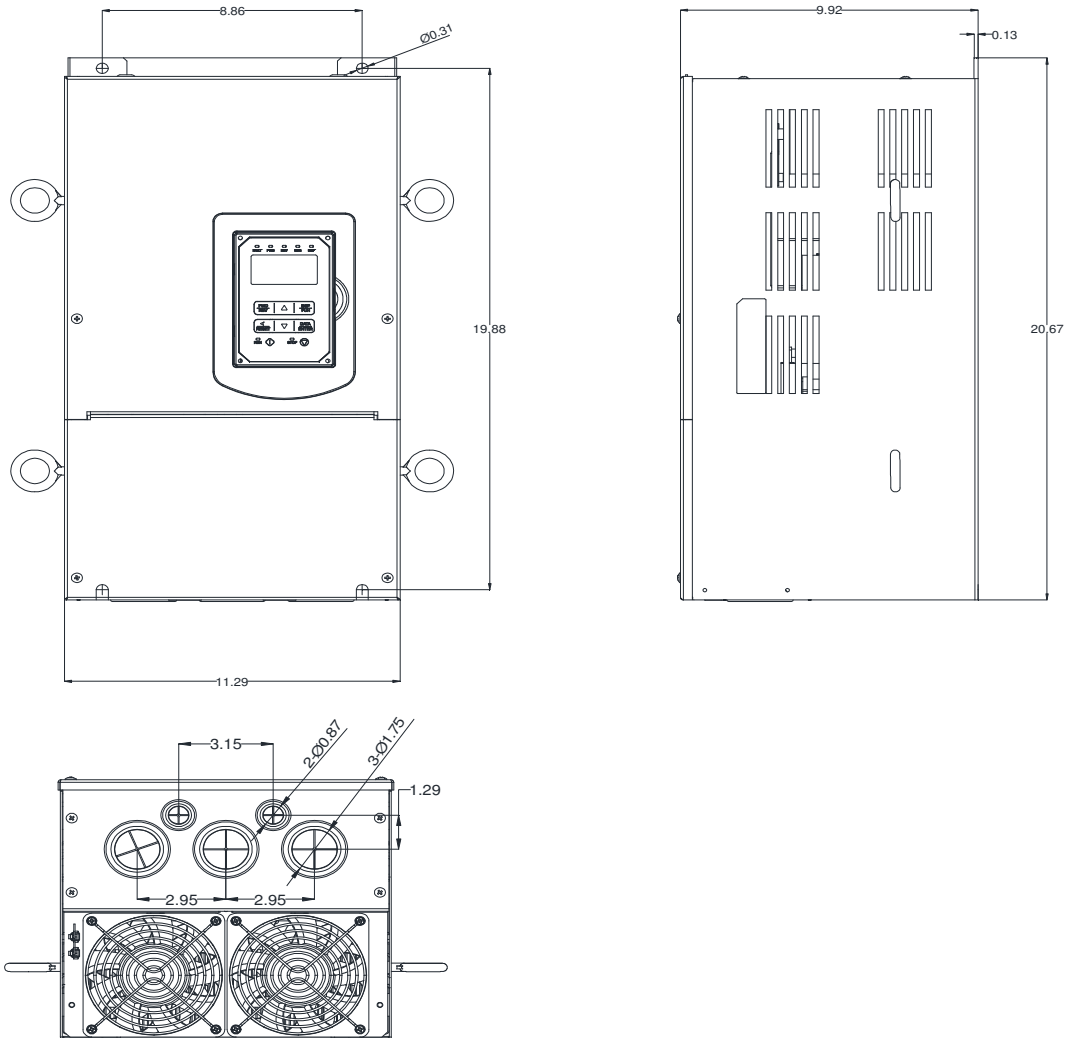

GENERAL DATASHEET VARIABLE SPEED DRIVE

Series A510				MODEL# A510-4075-C3-UE	
ISSUED 12/30/2019				ENCLOSURE/ FRAME NEMA 1 (IP20) / F5	
INPUT AMPS		AC INPUT VOLTAGE	AC INPUT FREQUENCY	AC INPUT PHASE	
HD (CT)	ND (VT)				
130	159	380-480	50/60	3	
OUTPUT HP		AC OUTPUT VOLTAGE	AC OUTPUT FREQUENCY	AC OUTPUT PHASE	
OUTPUT AMPS					
HD (CT)	ND (VT)	HD (CT)	ND (VT)		
75	100	118	145	0-480	0-599

Approved By:	Brian Smith	Drawing No:	A510-460-075-F5	Revision: 1
--------------	-------------	-------------	-----------------	-------------